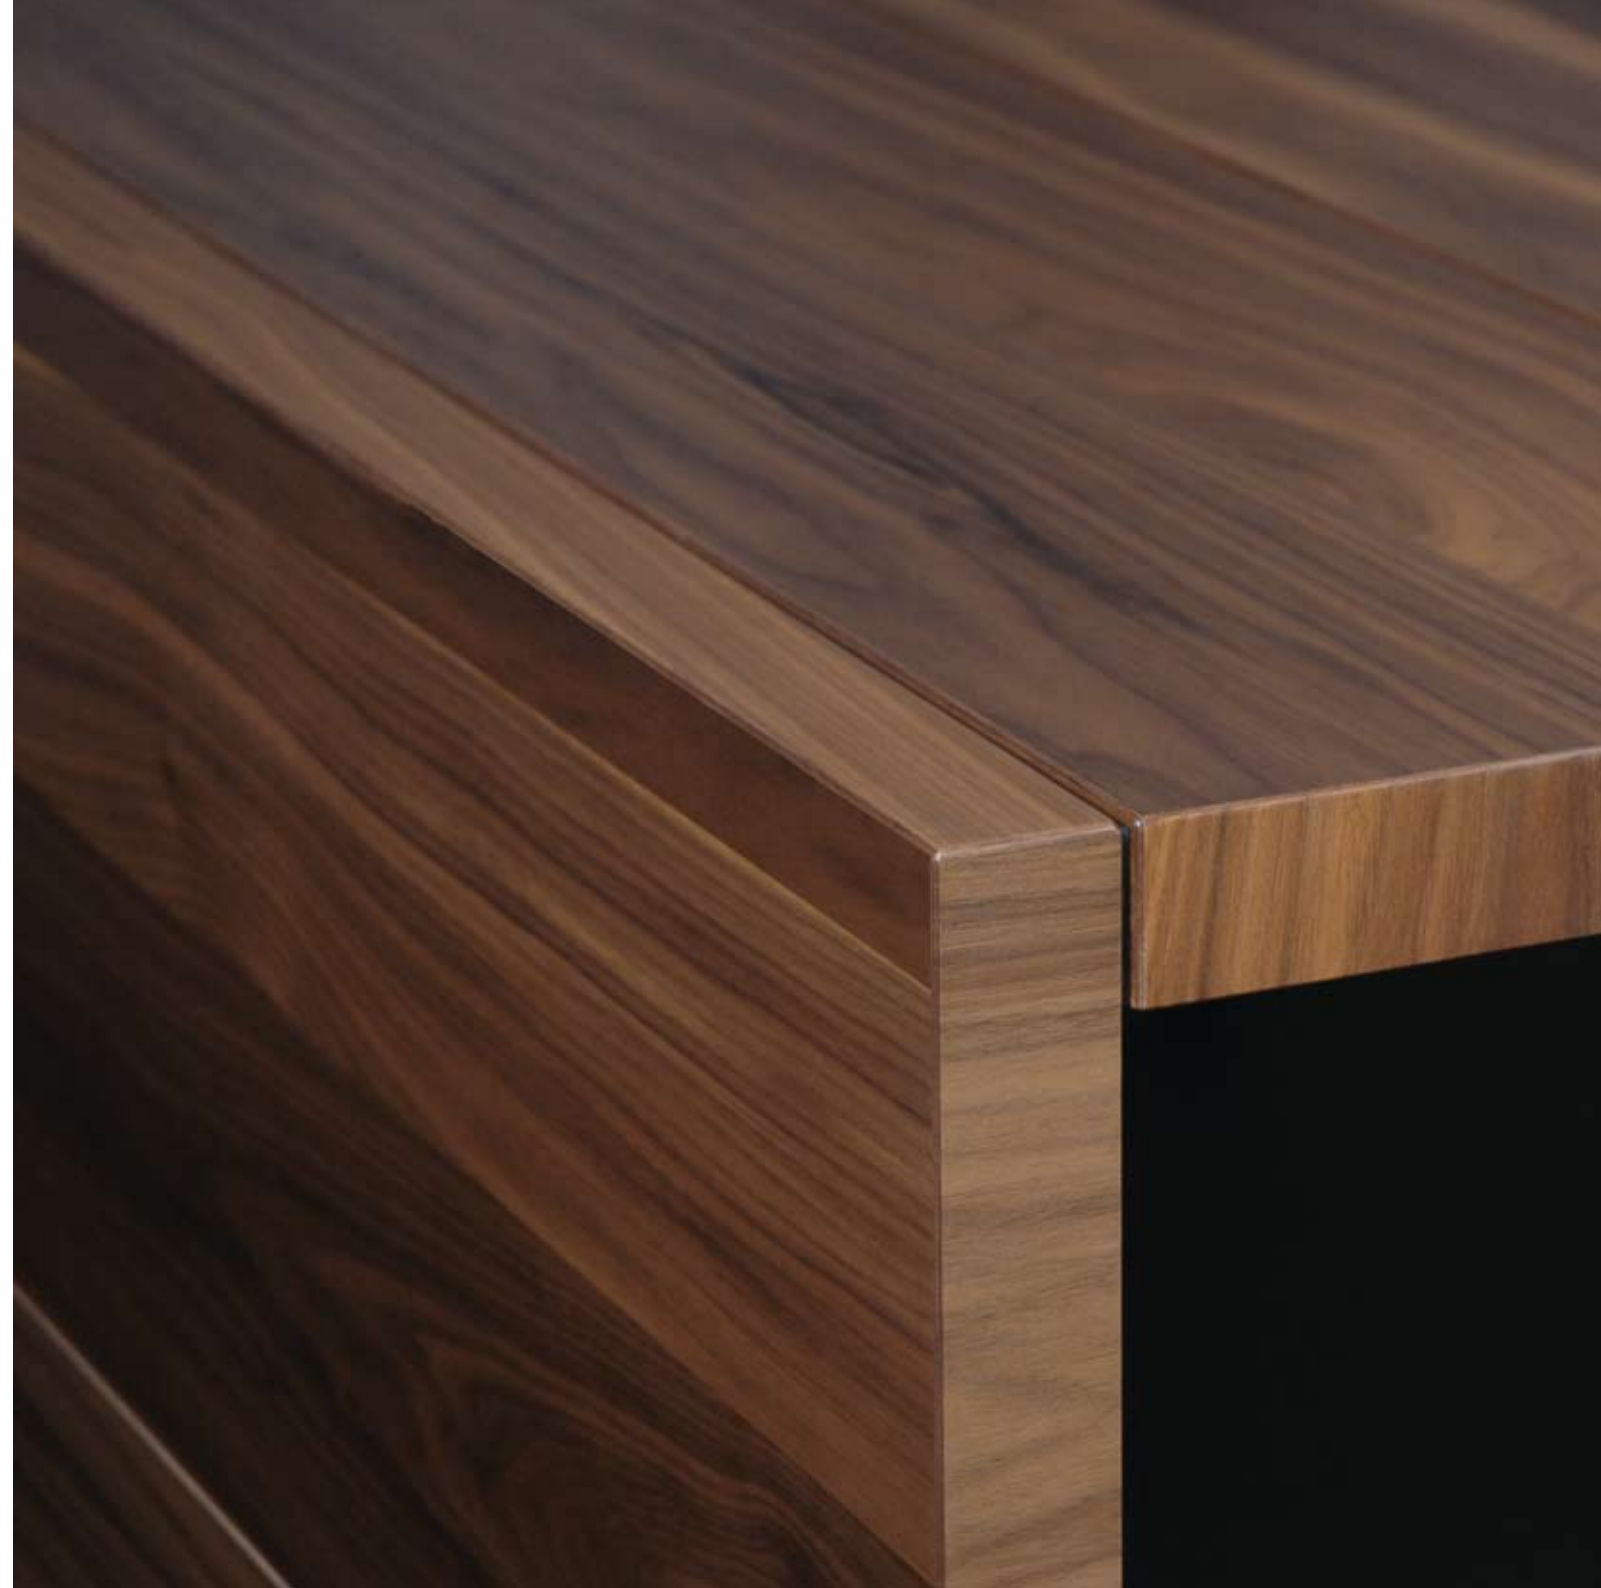

collectie **LV**